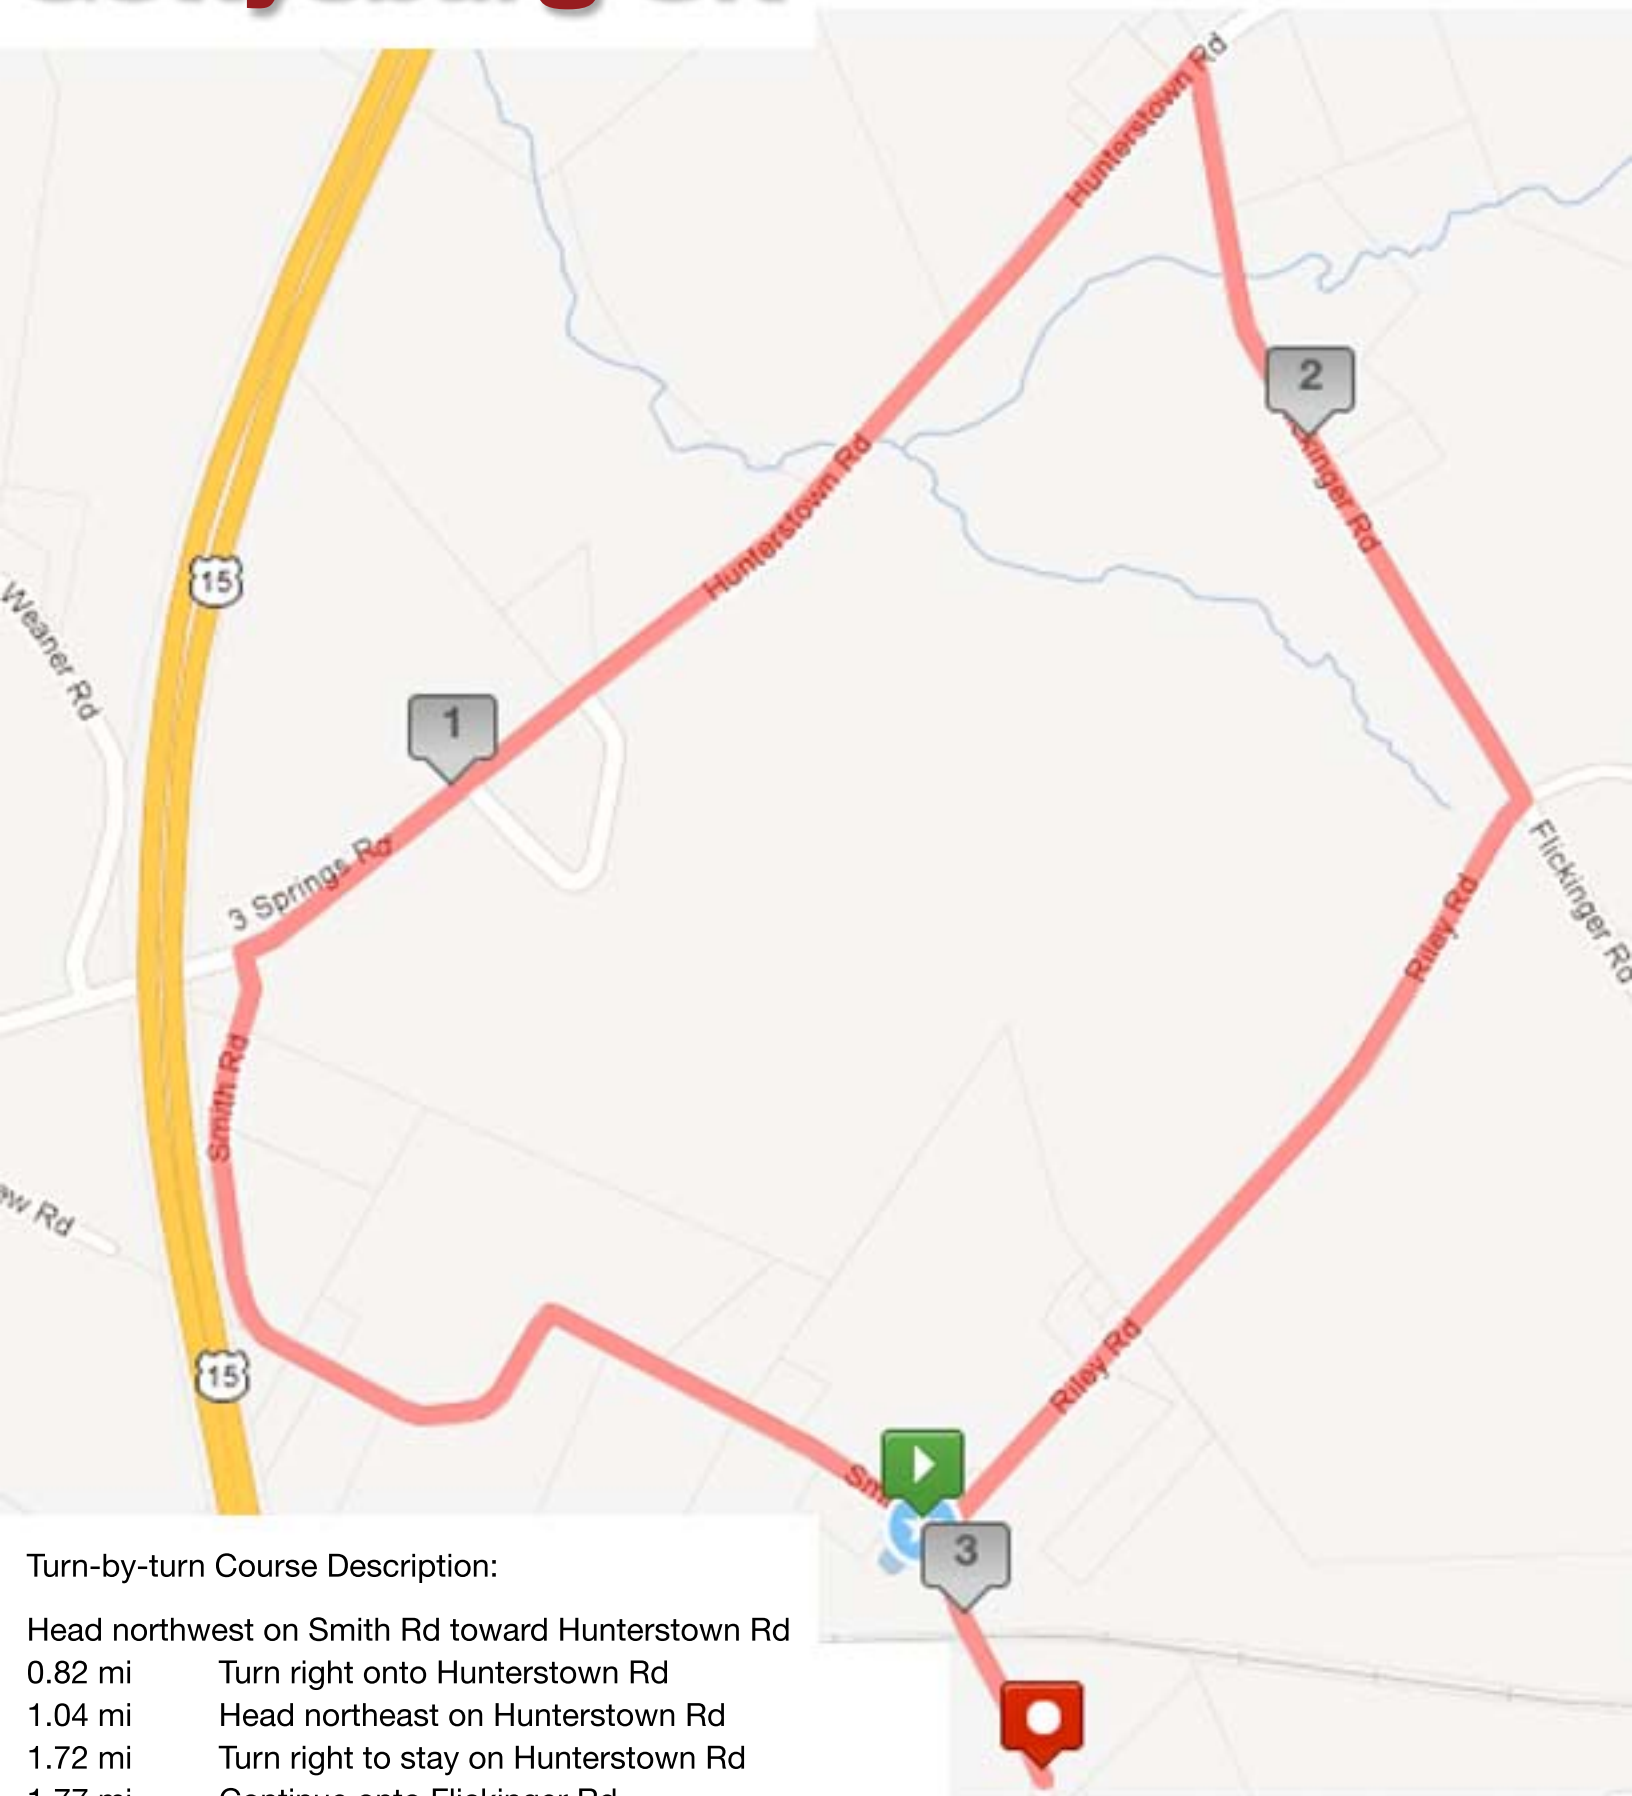

Gettysburg 5K

Turn-by-turn Course Description:

- Head northwest on Smith Rd toward Hunterstown Rd
- 0.82 mi Turn right onto Hunterstown Rd
- 1.04 mi Head northeast on Hunterstown Rd
- 1.72 mi Turn right to stay on Hunterstown Rd
- 1.77 mi Continue onto Flickinger Rd
- 2.23 mi Head southeast on Flickinger Rd toward Riley Rd
- 2.29 mi Turn right onto Riley Rd
- 2.94 mi Turn left onto Smith Rd
- 3.12 mi Destination