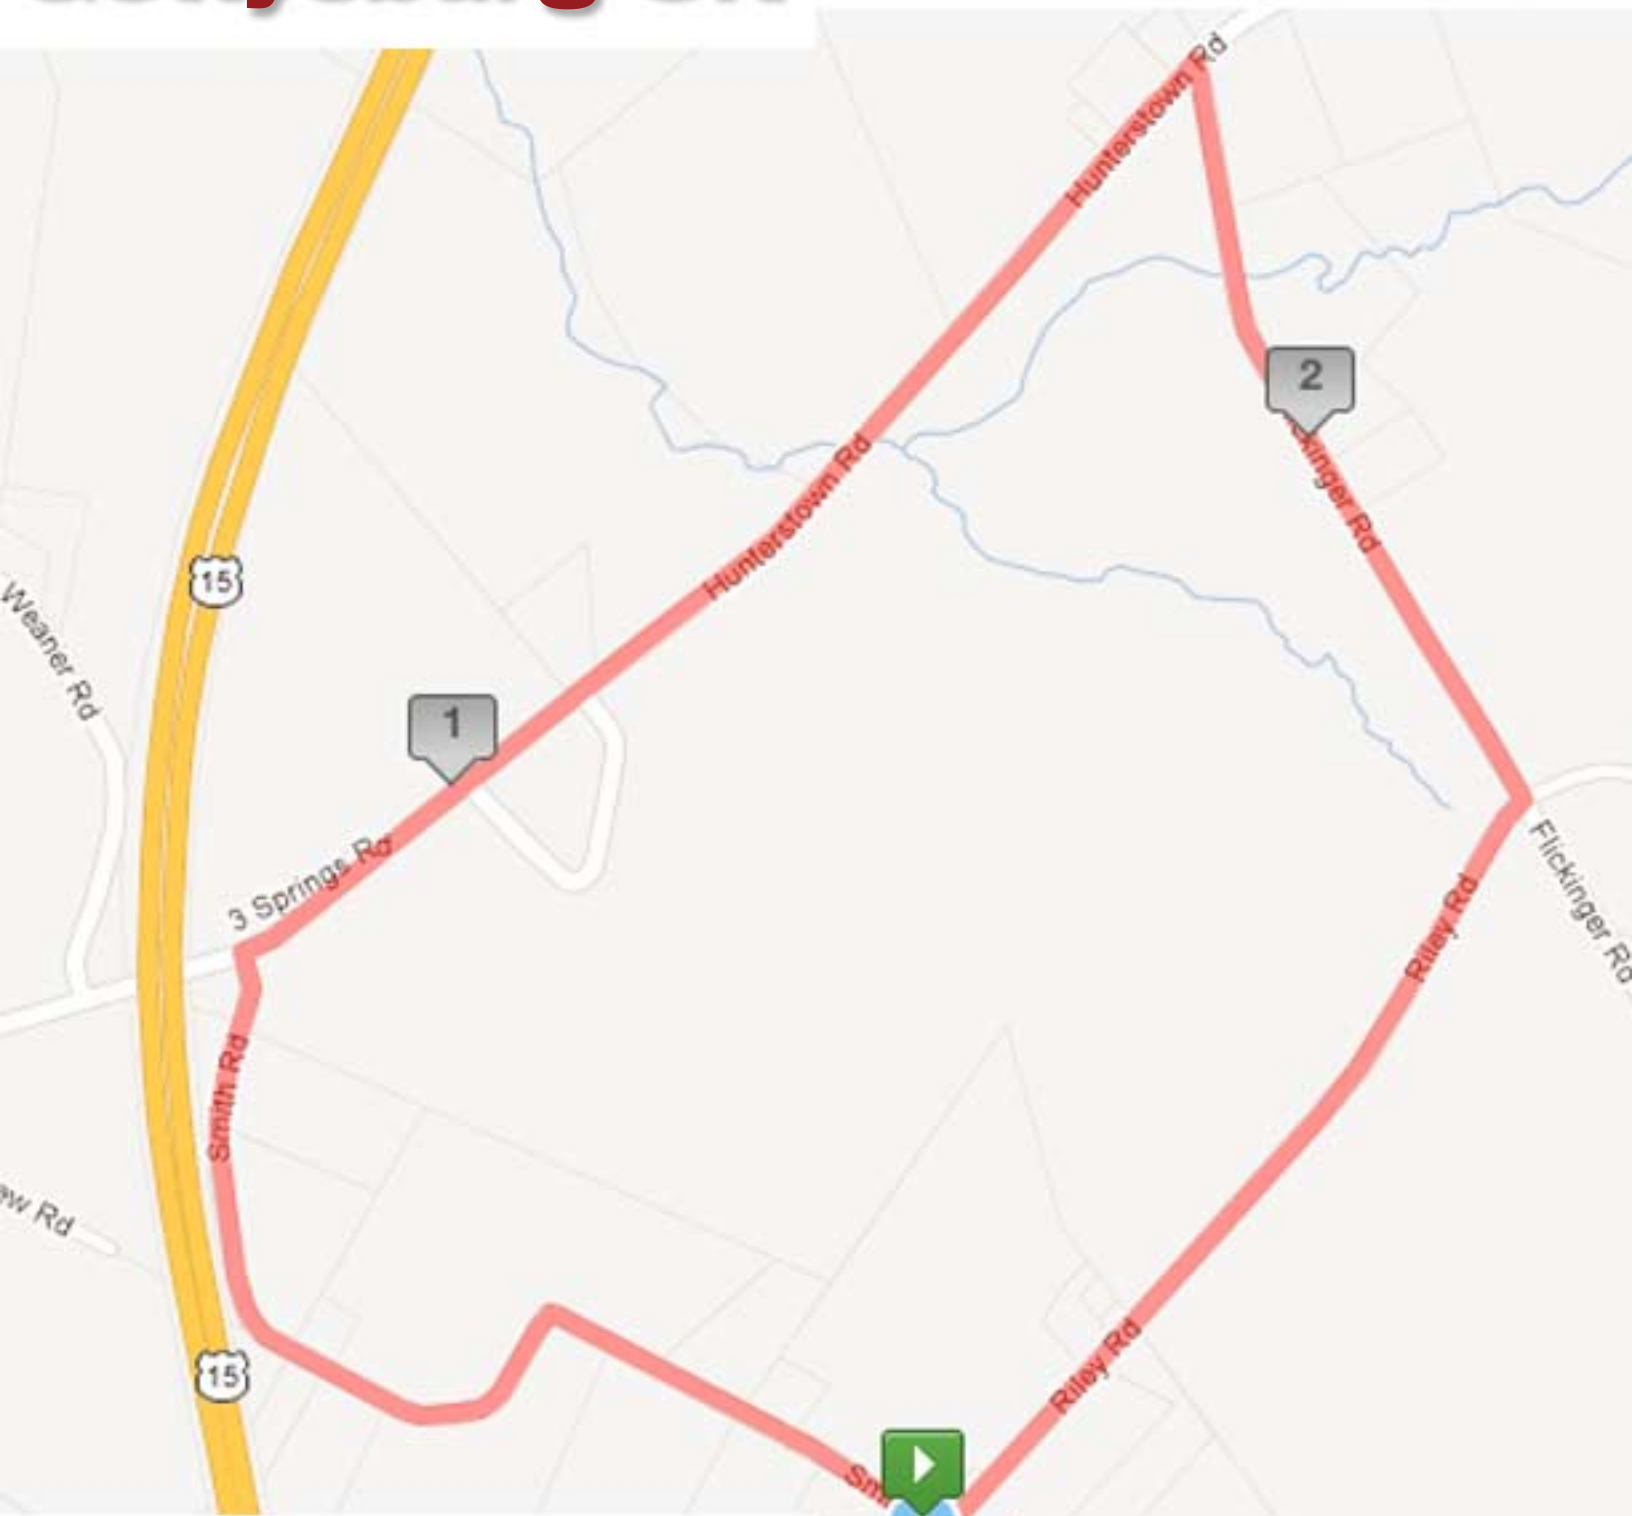

# Gettysburg 5K

## Turn-by-turn Course Description:

- Head northwest on Smith Rd toward Hunterstown Rd
- 0.82 mi Turn right onto Hunterstown Rd
- 1.04 mi Head northeast on Hunterstown Rd
- 1.72 mi Turn right to stay on Hunterstown Rd
- 1.77 mi Continue onto Flickinger Rd
- 2.23 mi Head southeast on Flickinger Rd toward Riley Rd
- 2.29 mi Turn right onto Riley Rd
- 2.94 mi Turn left onto Smith Rd
- 3.12 mi Destination